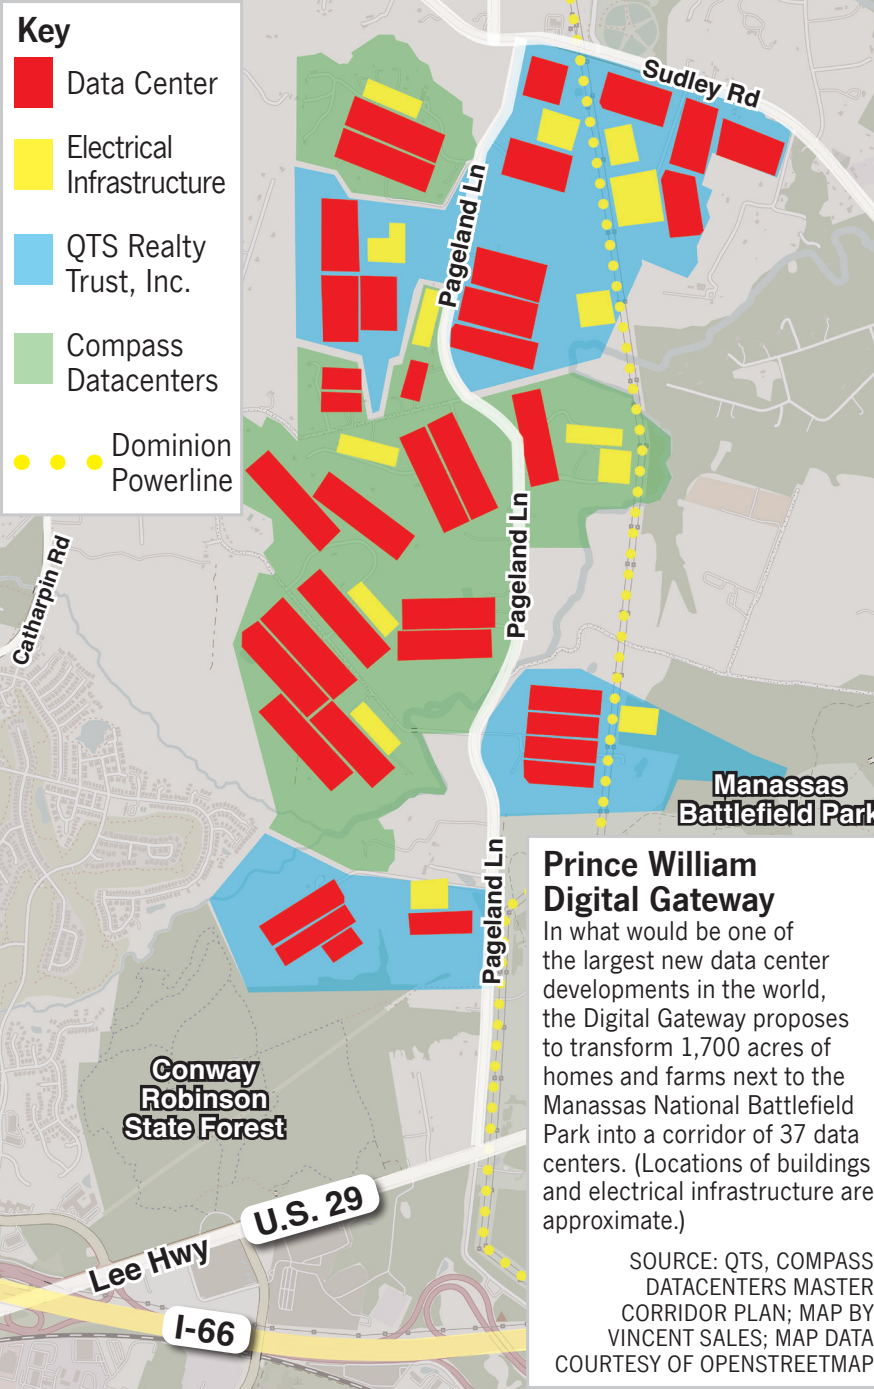

Key

- Data Center
- Electrical Infrastructure
- QTS Realty Trust, Inc.
- Compass Datacenters
- Dominion Powerline

Prince William Digital Gateway

In what would be one of the largest new data center developments in the world, the Digital Gateway proposes to transform 1,700 acres of homes and farms next to the Manassas National Battlefield Park into a corridor of 37 data centers. (Locations of buildings and electrical infrastructure are approximate.)

SOURCE: QTS, COMPASS DATACENTERS MASTER CORRIDOR PLAN; MAP BY VINCENT SALES; MAP DATA COURTESY OF OPENSTREETMAP